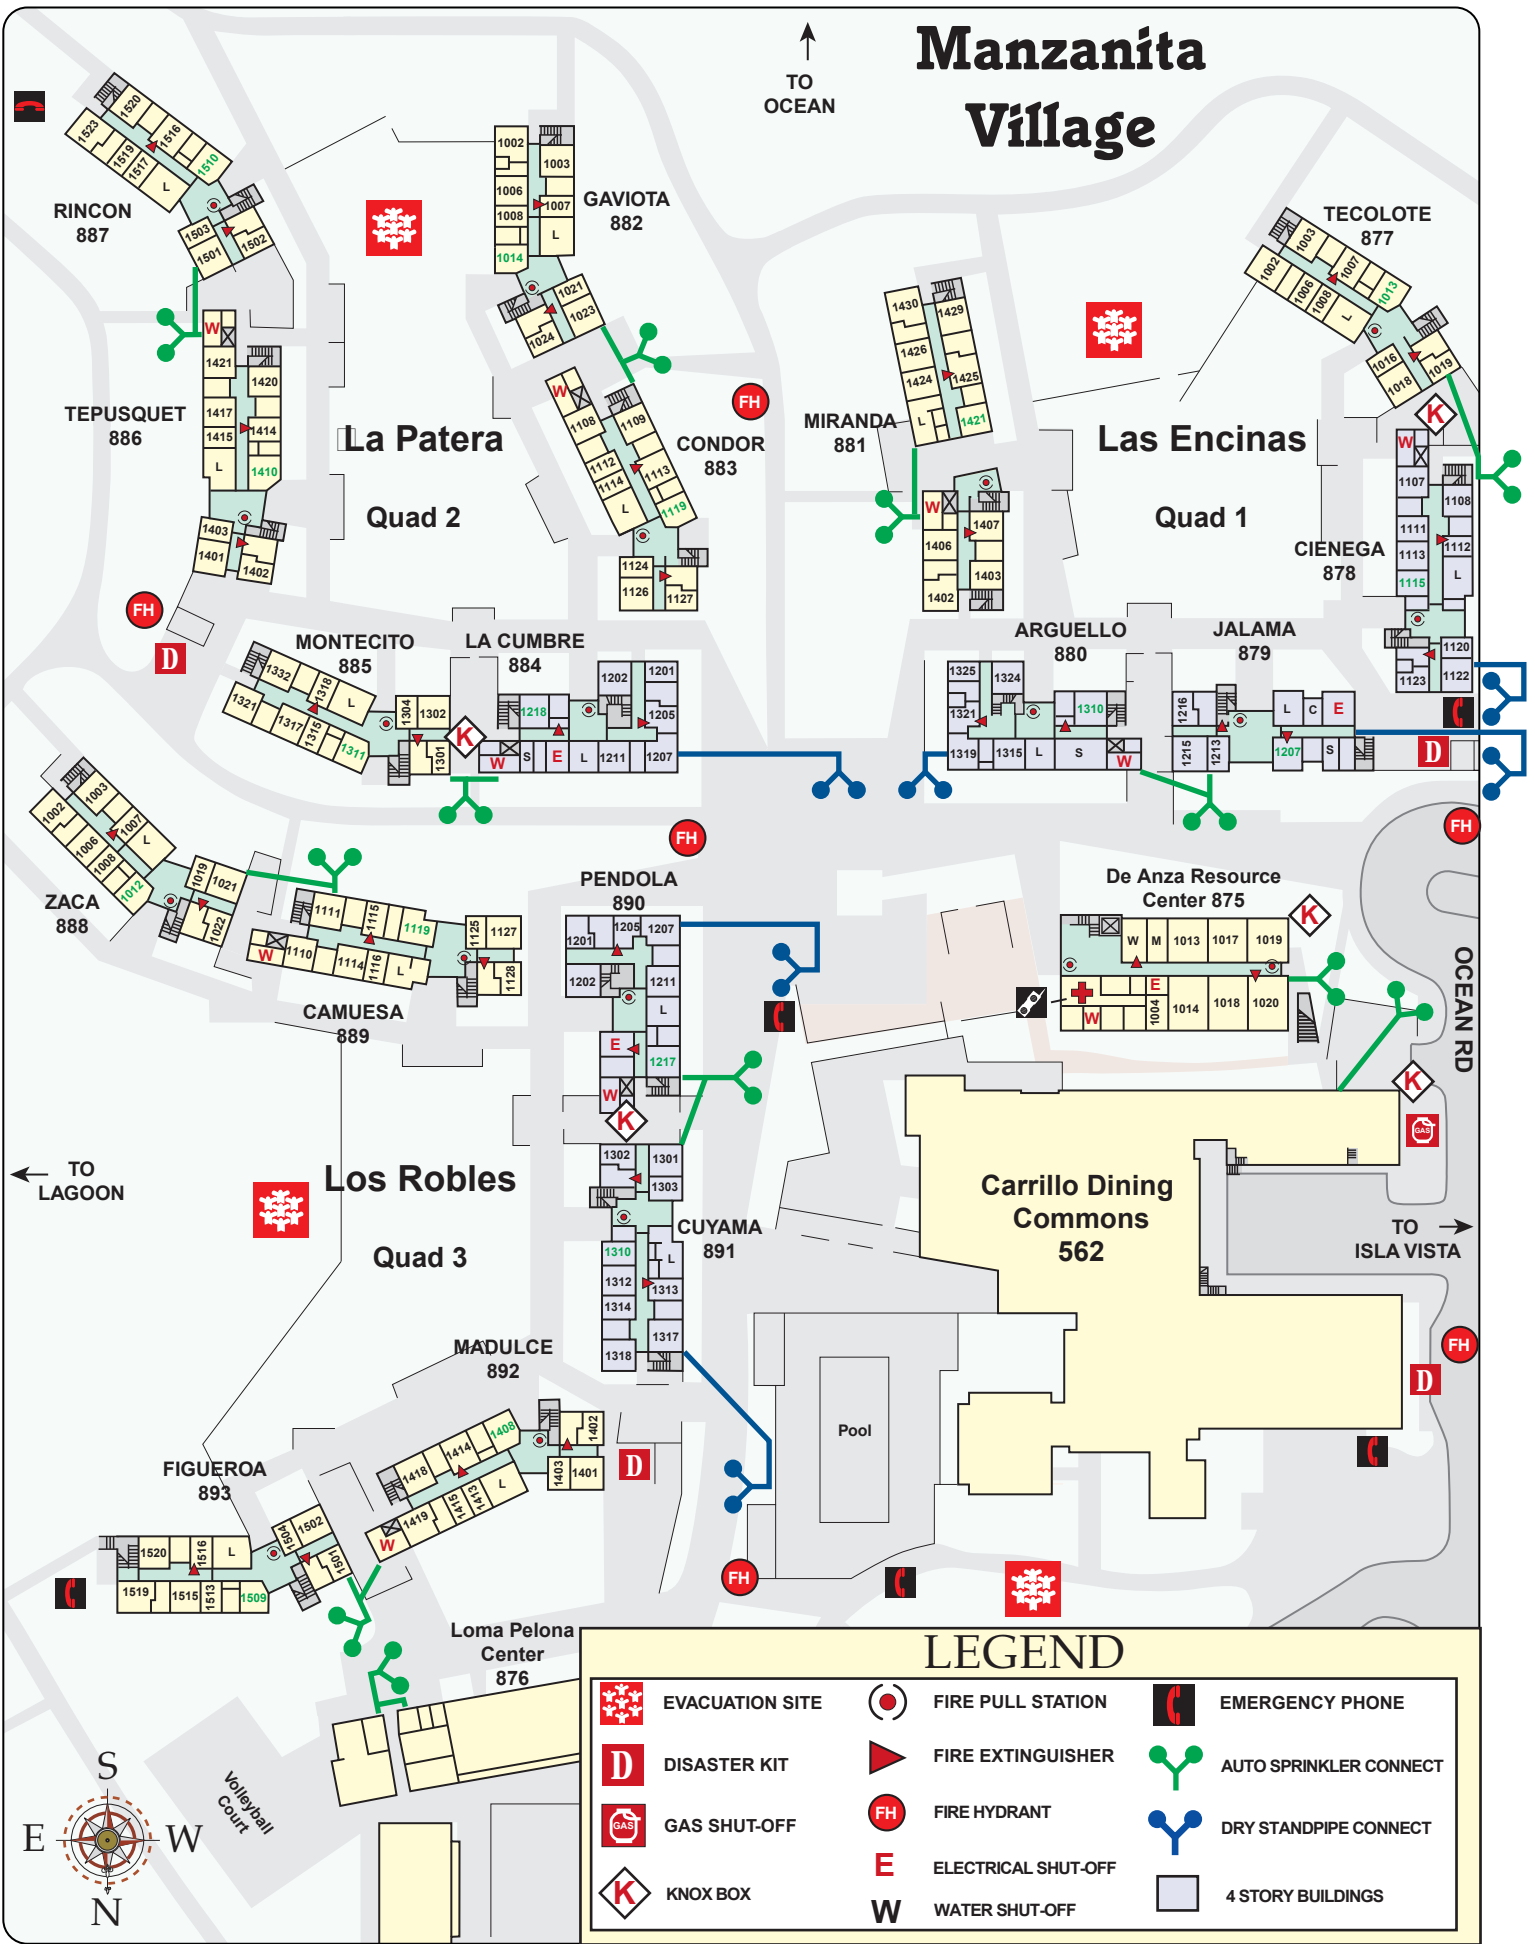

Manzanita Village

↑
TO OCEAN

LEGEND					
	EVACUATION SITE		FIRE PULL STATION		EMERGENCY PHONE
	DISASTER KIT		FIRE EXTINGUISHER		AUTO SPRINKLER CONNECT
	GAS SHUT-OFF		FIRE HYDRANT		DRY STANDPIPE CONNECT
	KNOX BOX		ELECTRICAL SHUT-OFF		4 STORY BUILDINGS
			WATER SHUT-OFF		