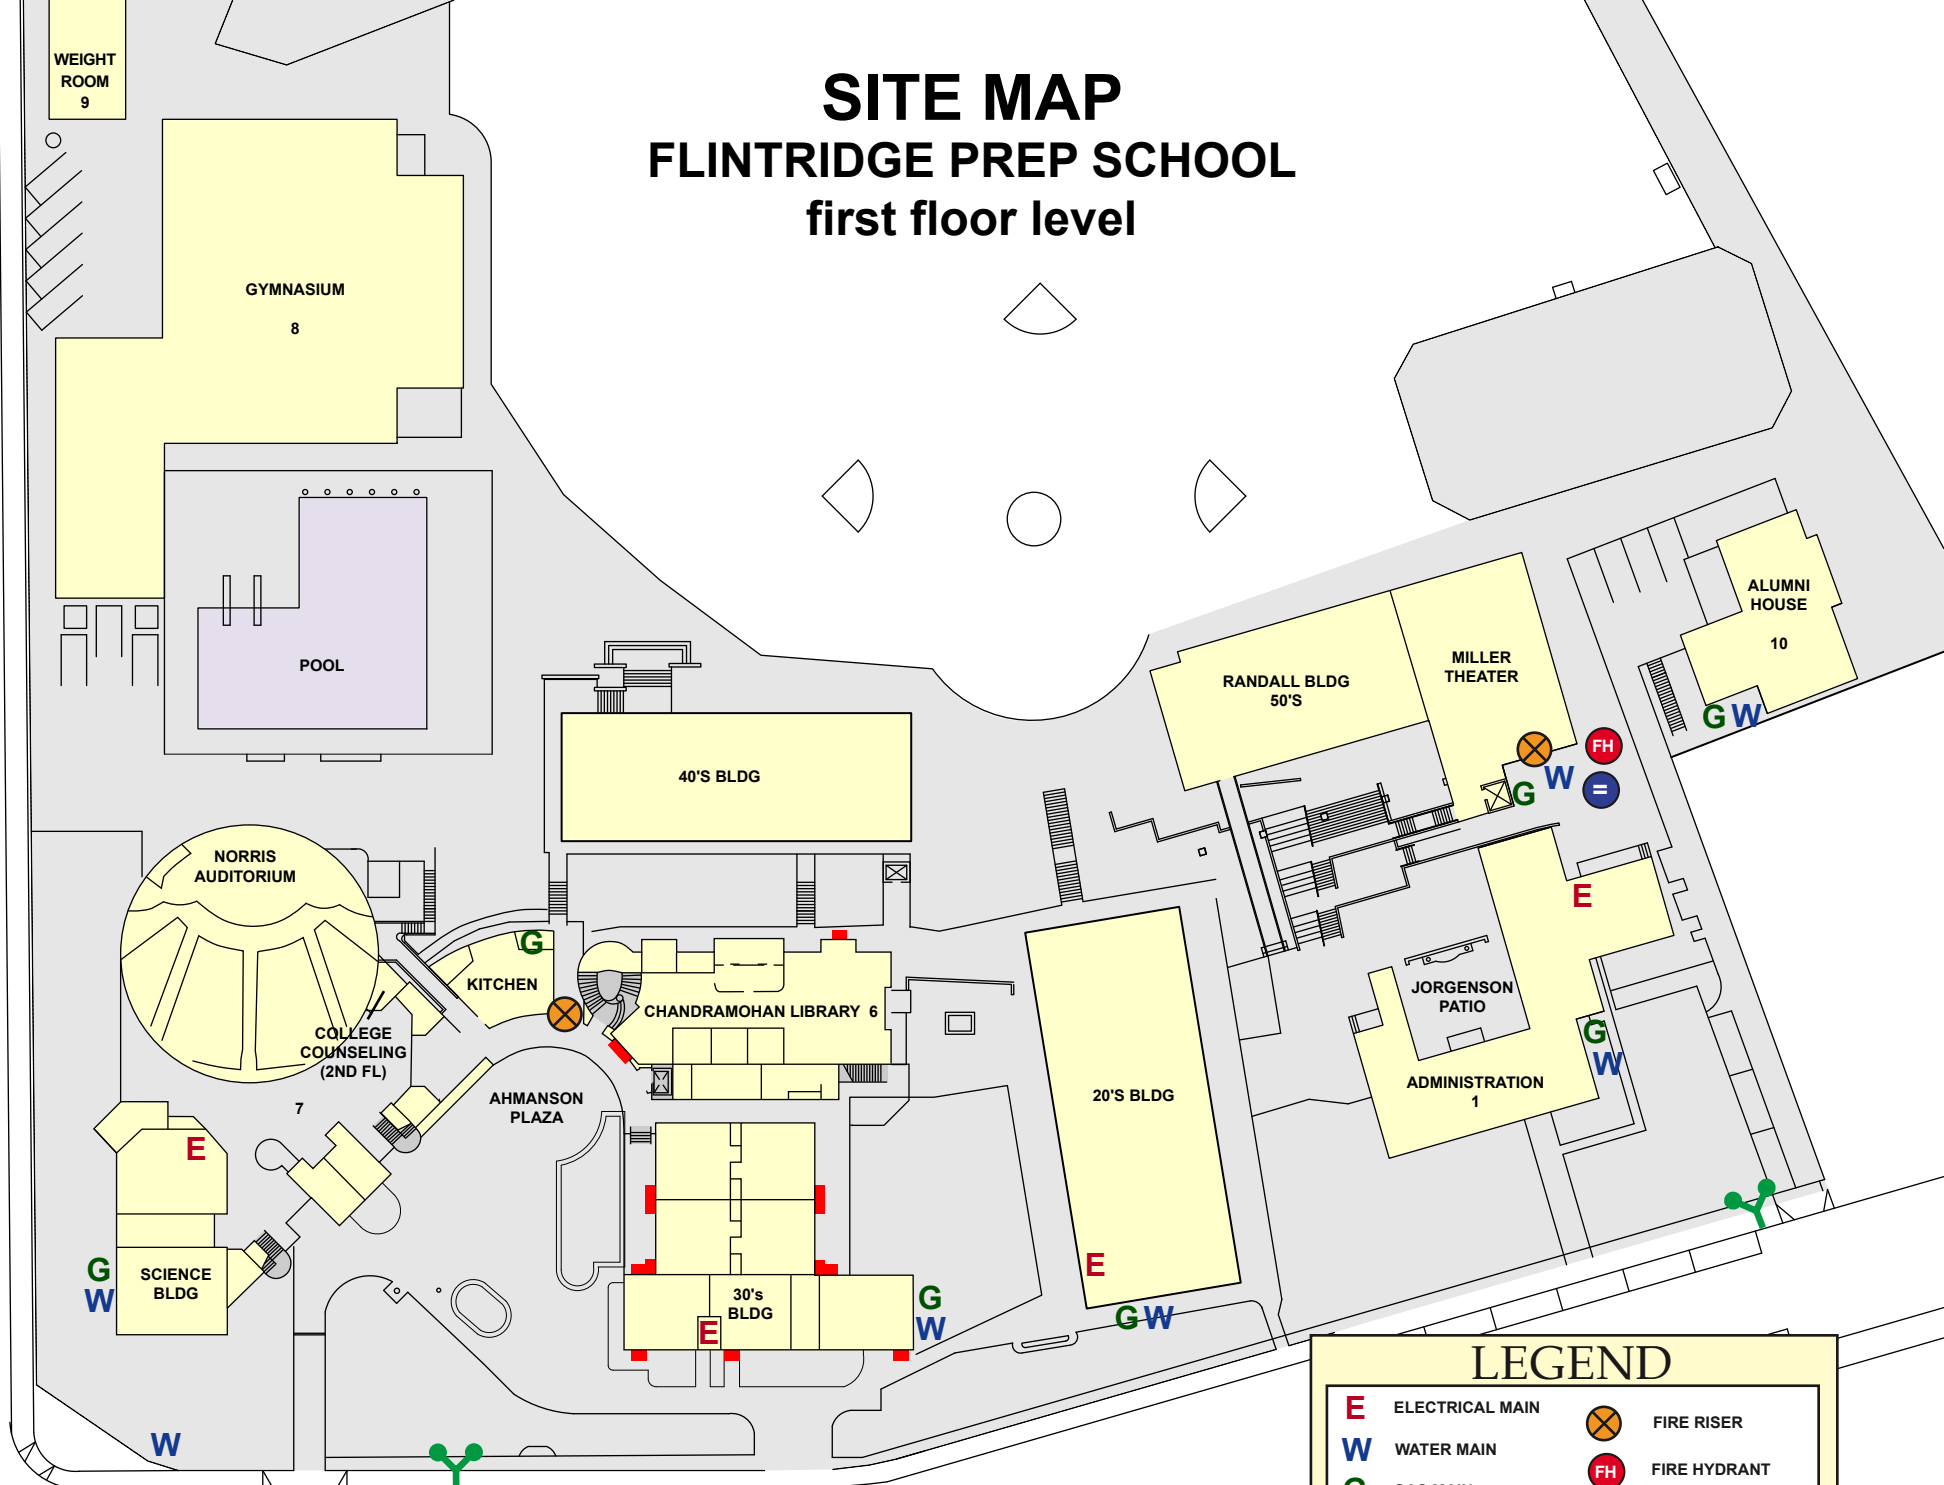

SITE MAP

FLINTRIDGE PREP SCHOOL

first floor level

FOOTHILL BLVD

CROWN AVE

LEGEND			
E	ELECTRICAL MAIN		FIRE RISER
W	WATER MAIN		FIRE HYDRANT
G	GAS MAIN		POST INDICATOR VALVE
	POST INDICATOR VALVE		FIRE DEPT. CONNECT