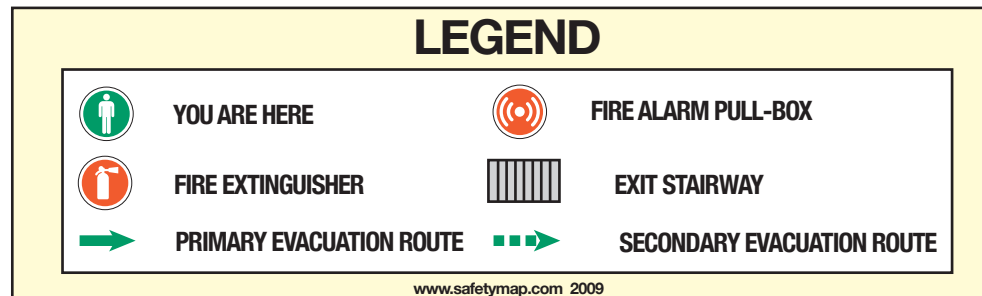

Glassboro Student Housing
EMERGENCY PROCEDURES

Evacuation Plan Floor 1

**IN CASE OF EMERGENCY DO NOT USE ELEVATORS - USE EXIT STAIRWAYS
HORN WILL SOUND - STROBES WILL FLASH
FIRE DEPT. EMERGENCY TELEPHONE NUMBER - CALL 911**