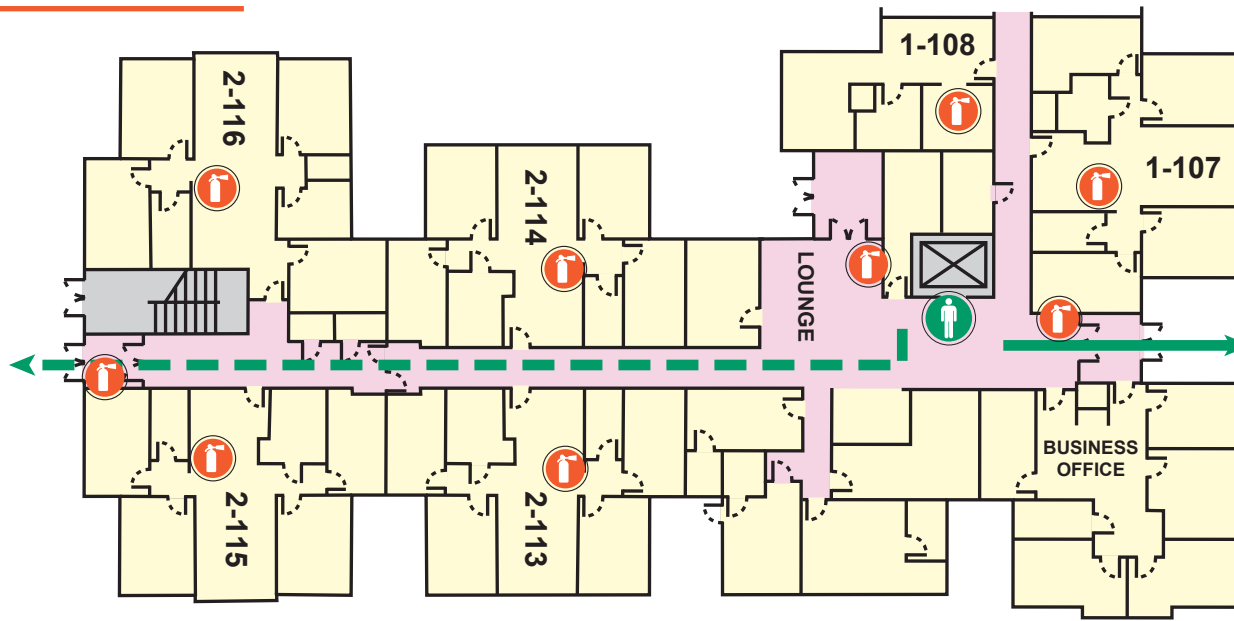

Glassboro Student Housing
EMERGENCY PROCEDURES

Evacuation Plan Floor 1

**IN CASE OF EMERGENCY DO NOT USE ELEVATORS - USE EXIT STAIRWAYS
HORN WILL SOUND - STROBES WILL FLASH
FIRE DEPT. EMERGENCY TELEPHONE NUMBER - CALL 911**