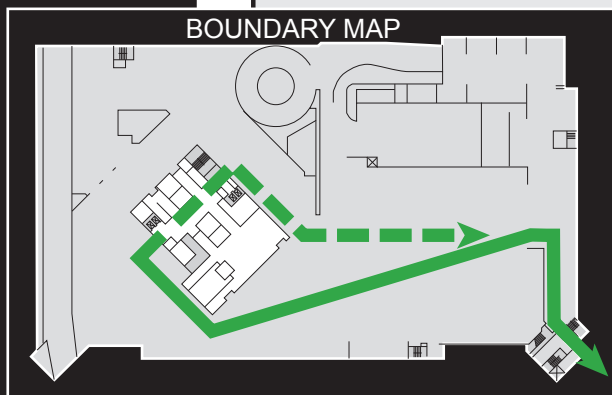

**ALARM SOUNDS LIKE
'VOICE ANNOUNCEMENT'**

**IN CASE OF FIRE USE STAIRWAY
FOR EXIT DO NOT USE ELEVATOR**