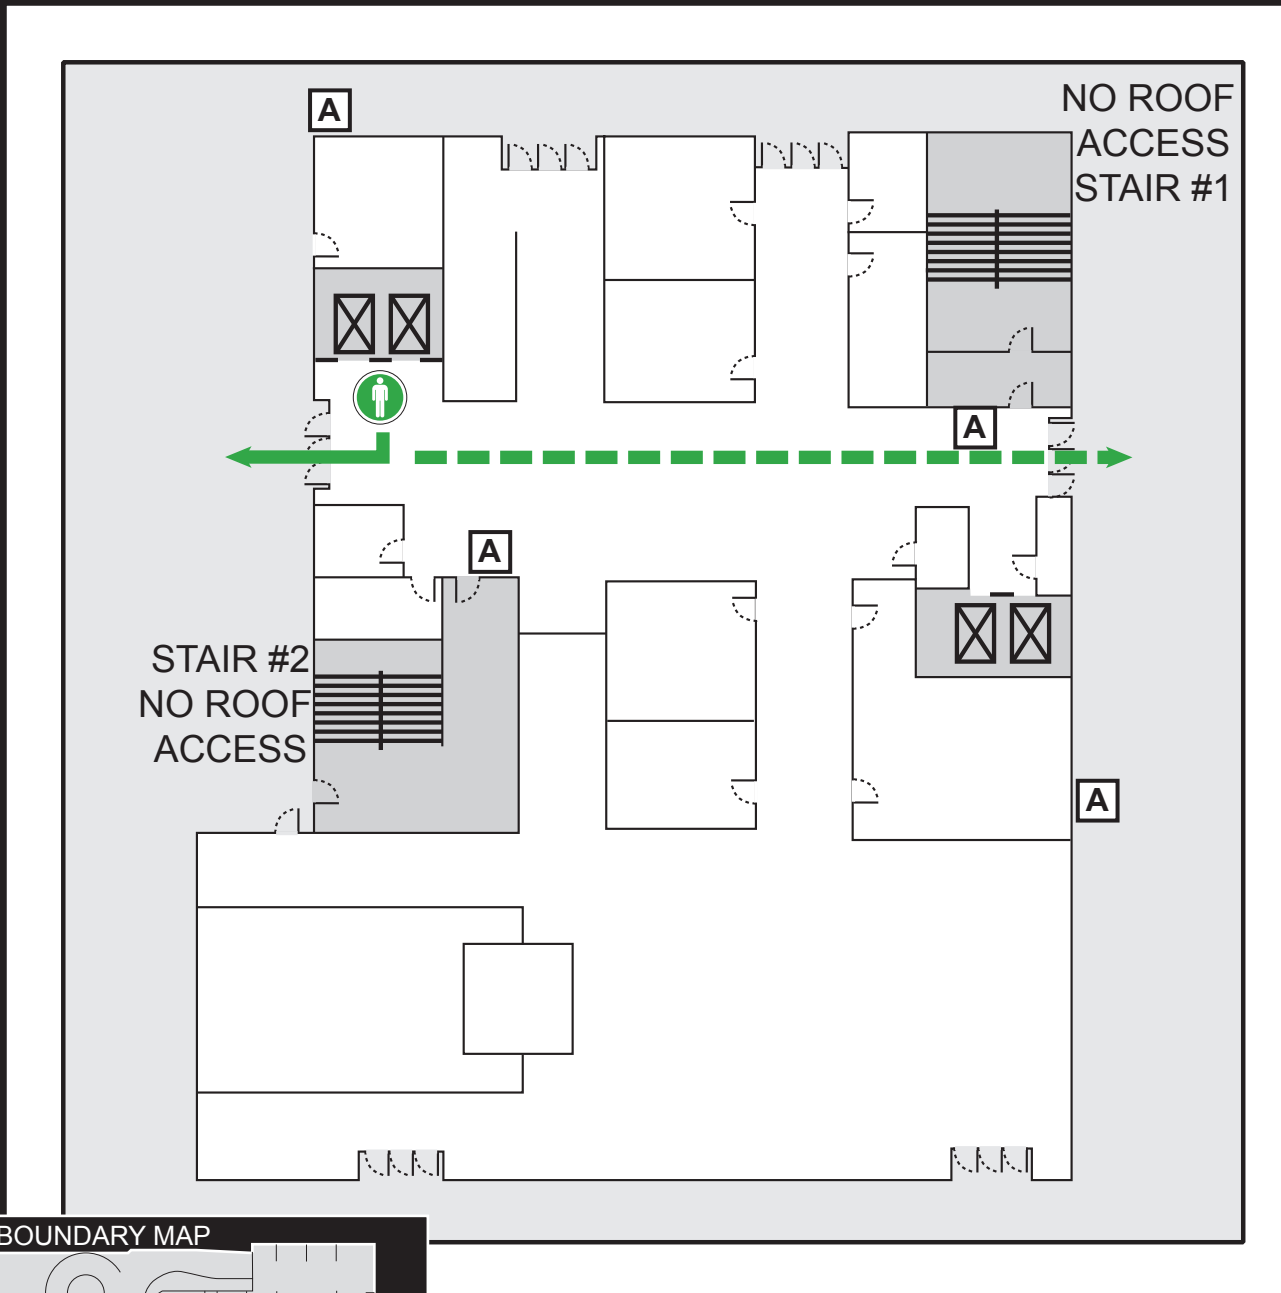

EVACUATION PLAN

LEVEL A

333 SO. HOPE ST.

**EMERGENCY
DIAL 911**

KEY

YOU ARE HERE

FIRE EXTINGUISHER

ALARM